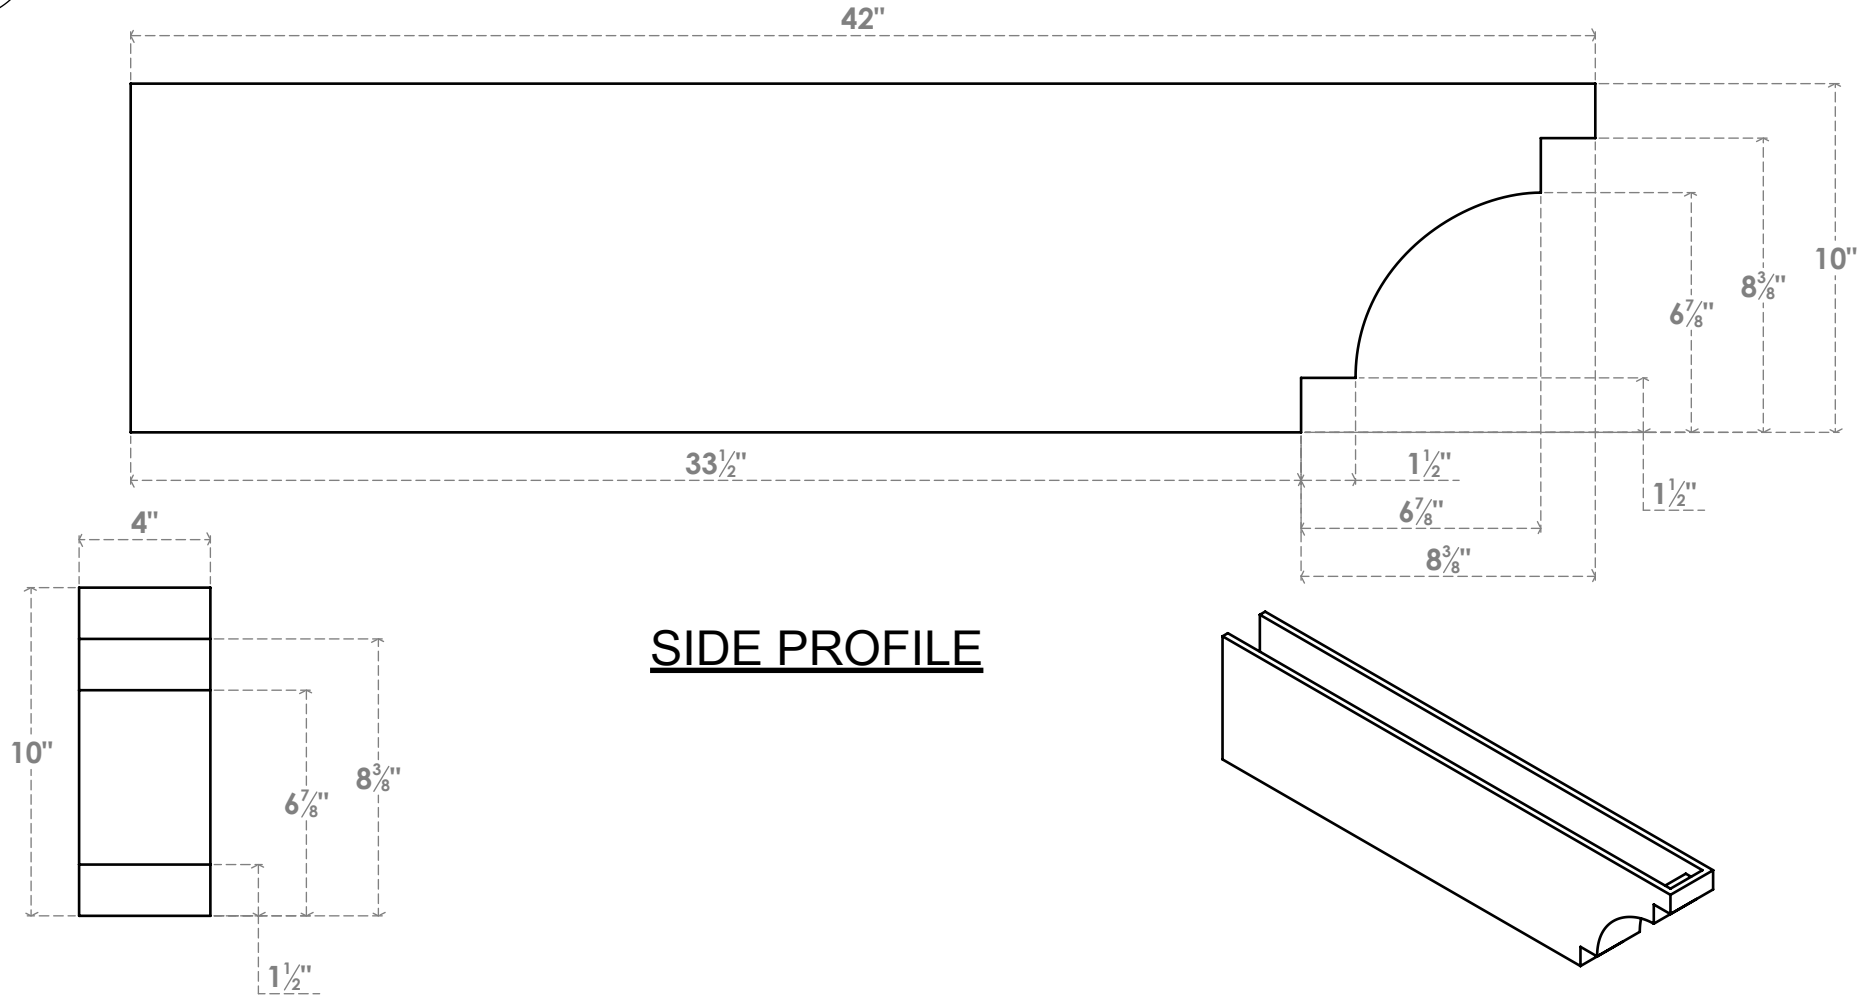

RFTP04X10X42MED

4"W X 10"H X 42"L MEDITERRANEAN ARCHITECTURAL GRADE PVC RAFTER TAIL

SIDE PROFILE

FRONT PROFILE

ISOMETRIC

EKENA MILLWORK
 2300 WEST MAIN ST.
 CLARKSVILLE, TX 75426
 TOLL FREE: 866-607-0453
 WWW.EKENAMILLWORK.COM

NOTES

1. INSTALLATION TO BE COMPLETED IN ACCORDANCE WITH MANUFACTURER'S SPECIFICATIONS.
2. DRAWING MAY NOT BE TO SCALE
3. THIS DRAWING IS INTENDED FOR DESIGN AND PLANNING PURPOSES ONLY.
4. ALL INFORMATION CONTAINED HEREIN WAS CURRENT AT THE TIME OF DEVELOPMENT BUT MUST BE REVIEWED AND APPROVED BY THE PRODUCT MANUFACTURER TO BE CONSIDERED ACCURATE.
5. ARCHITECTURAL GRADE PVC PRODUCTS ARE MADE FROM EXPANDED CELLULAR PVC AND COME NATURALLY WHITE BUT MAY BE PAINTED